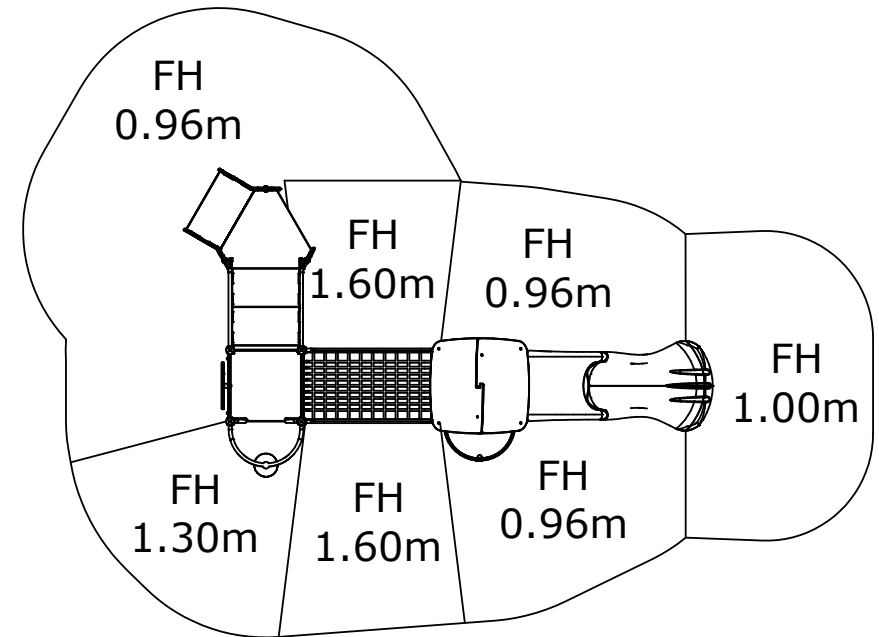

EN1176

ASTM F1487

INSTALL

101

WARNING
Playground equipment should not be used as a structure, scaffold or platform and may cause injury or death to children. Check for proper installation and assembly. It is intended for use by children only.