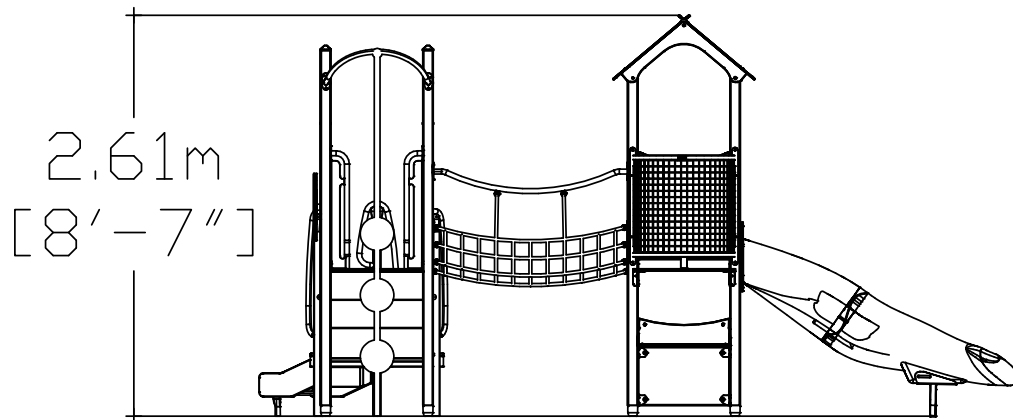

HAGS®

FOR KIDS AGES

2-5

YEARS

ADULT SUPERVISION RECOMMENDED

www.hags.com

S9

CSA Z 614
1.30m
[4'-3"]

HAGS[®]

FOR KIDS AGES

18-5
MONTHS YEARS

ADULT SUPERVISION RECOMMENDED
www.hags.com

MASW113733

MASW113733

Install 101
6099
6101
260329
620955
620956
692213
695105
6211 01
6213 01
MA624U77152
MA622U77152
MAOM675321
MASW113733
MASW39314
MASW121245
MA624U675321
MAUSW117643
MAUSW117644