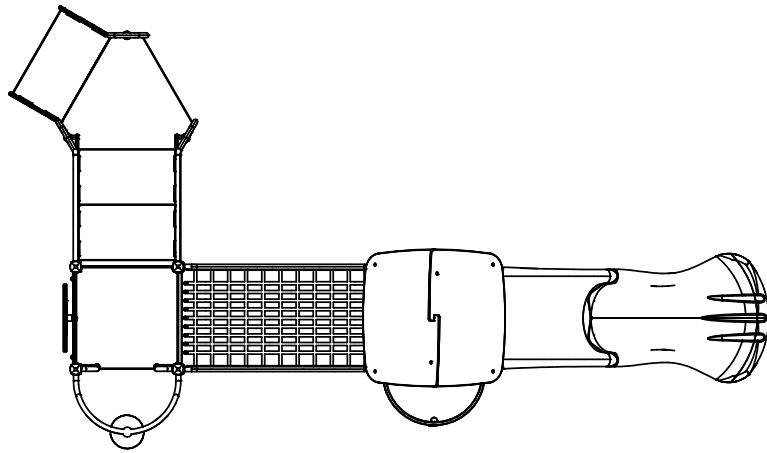

HAGS®

FOR KIDS AGES

2-5

YEARS

ADULT SUPERVISION RECOMMENDED

www.hags.com

S9

CSA Z 614
1.30m
[4'-3"]

HAGS[®]

FOR KIDS AGES

18-5
MONTHS YEARS

ADULT SUPERVISION RECOMMENDED
www.hags.com

MASW113733

MASW113733

Install 101
6099
6101
260329
620955
620956
692213
695105
6211 01
6213 01
MA624U77152
MA622U77152
MAOM675321
MASW113733
MASW39314
MASW121245
MA624U675321
MAUSW117643
MAUSW117644