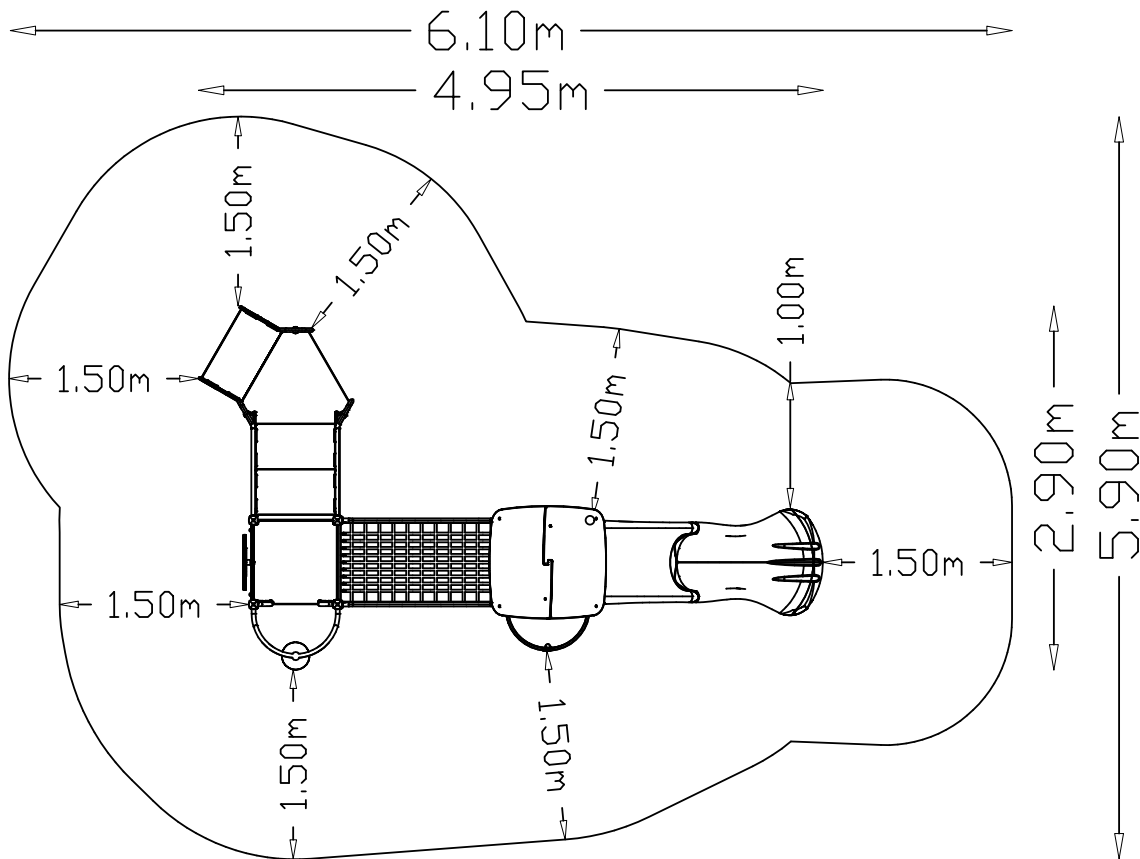

EN1176

ASTM F1487

INSTALL

101

WARNING
Playground equipment should not be used as a structure, scaffold or platform and may cause injury or death to children. Check for proper installation and assembly. It is intended for use by children only.