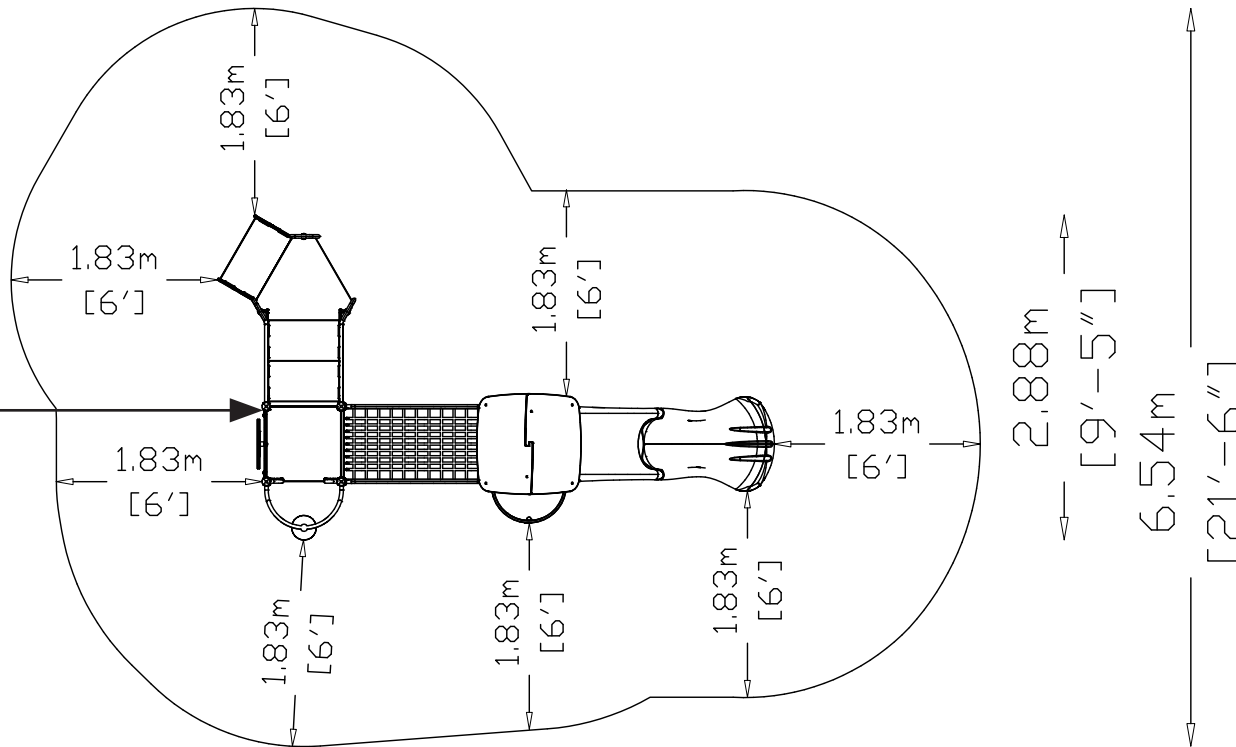

ASTM F1487

HAGS®

FOR KIDS AGES

2-5

YEARS

ADULT SUPERVISION RECOMMENDED

www.hags.com