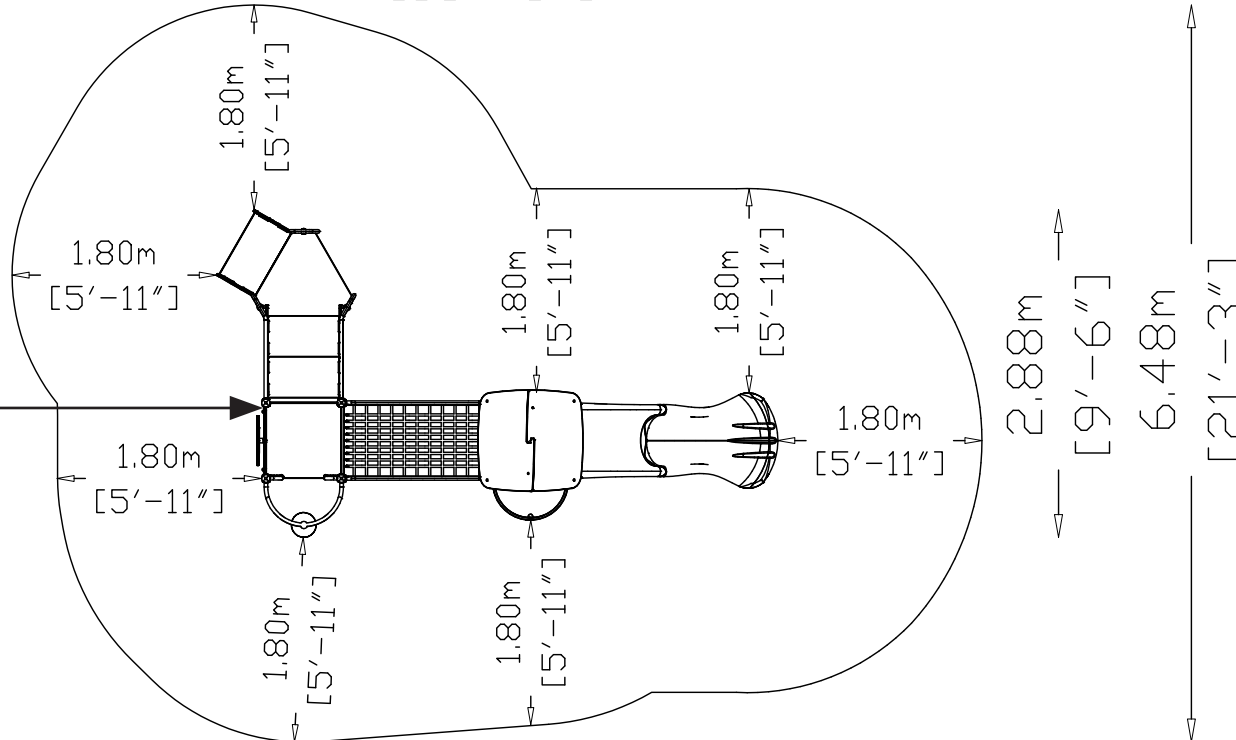

S9

CSA Z 614
1.30m
[4'-3"]

CSA Z614

HAGS®

FOR KIDS AGES

18-5
MONTHS YEARS

ADULT SUPERVISION RECOMMENDED
www.hags.com