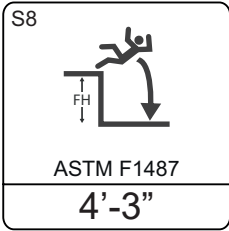

ASTM F1487

HAGS®

FOR KIDS AGES

2-5

YEARS

ADULT SUPERVISION RECOMMENDED

www.hags.com